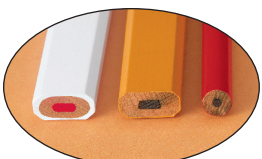

Red Core Carpenter and Black Core Carpenter's flat core vs. one standard round pencil.