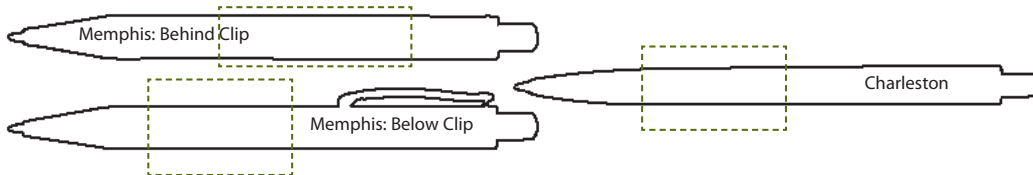

The **CHARLESTON™**; same as it's namesake, historical look and timeless appeal. The perfect metal and plastic combination retractable ballpoint pen for financial institutes, offices and homes.

Imprint Area(s): See diagrams below.
Imprint Color(s)
 Specify imprint color and PMS number listed on page 56.
 Custom color match \$30.00(C) per color.
Minimum Quantity
 250 pieces.
Ordering Information
 Specify item number (left), pen color and imprint color.
Packaging/Shipping
 Memphis in velveteen pouch: Bulk- 30 pens per inner box, 59lb./M
 Charleston: Bulk- 50 pens per inner box, 30lb./M
Point Style/Ink Colors
 Medium 1.0mm point, black ink.
Production: Standard (see page 57 for additional details).

NOTE: Pen outlines for placement reference only and are not actual size.

Imprint Area: Behind Clip
 Memphis
 1/4" x 2"

Imprint Area: Below Clip
 Memphis
 1" x 1 1/2"

Imprint Area
 Charleston
 1/4" x 1 1/2"