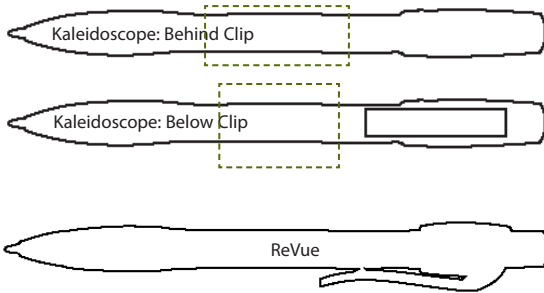

Kaleidoscope™ & The ReVue™

Envision a KALEIDOSCOPE™ of colors in your customer's hands. Draw attention to your customer's imprint through the intricate colors of our "Kaleidoscope".

Review your results with our New ReVue™ Retractable Ballpoint Ink Pen. Your message rotates on the inner barrel and shows through the outer barrel as a subtle inside edition. The outer barrel may be imprinted also, leaving a window open for the inner barrel to get its message across. You'll like the ReVues you get with this pen!

Imprint Info:
 ReVue: Print inner barrel only or print inner and outer barrel.
Imprint Area(s) See diagrams below.
Imprint Color(s)
 Specify imprint color and PMS number listed on page 56.
 Custom color match \$30.00(C) per color.
Minimum Quantity
 Kaleidoscope & ReVue: 250 pieces
Ordering Information
 Specify item number (left), pen color and imprint color.
Packaging/Shipping
 Kaleidoscope: Bulk- 40 pens per inner box, 27lb./M
 ReVue: Bulk- 40 pens per inner box, 24lb./M
Point Style/Ink Colors
 Kaleidoscope: Medium 1.0mm point, black ink
 ReVue: Medium 1.0mm point, black ink
Production: Standard (see page 57 for additional details).

NOTE: Pen outlines for placement reference only and are not actual size.

Imprint Area
 Kaleidoscope
 Behind Clip 3/8" x 1 1/2"

Imprint Area
 Kaleidoscope
 Below Clip 1/4" x 1 1/2"

Imprint Area (Inside Barrel)
 ReVue
 3/8" x 1 1/4"

Imprint Area (Outside Barrel)
 ReVue
 1/2" x 1 1/2"

LOWER PRICES MAY BE AVAILABLE
 CHECK OUR WEBSITE
 www.shepenco.com

Prices in this catalog are effective at time of publication. Current product pricing is available on our web site and these prices will prevail. www.shepenco.com