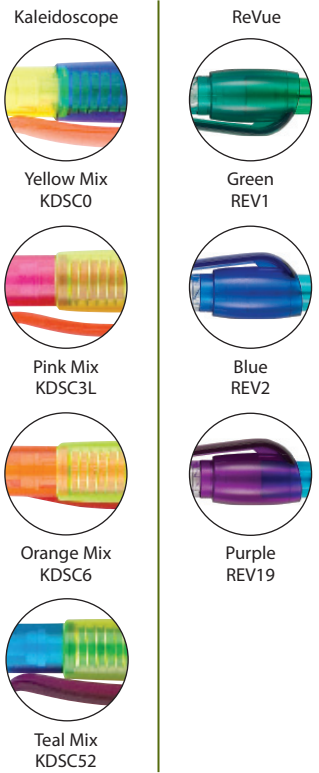

Kaleidoscope™ & The ReVue™

Envision a KALEIDOSCOPE™ of colors in your customer's hands. Draw attention to your customer's imprint through the intricate colors of our "Kaleidoscope".

Review your results with our New ReVue™ Retractable Ballpoint Ink Pen. Your message rotates on the inner barrel and shows through the outer barrel as a subtle inside edition. The outer barrel may be imprinted also, leaving a window open for the inner barrel to get its message across. You'll like the ReVues you get with this pen!

Imprint Info:
 ReVue: Print inner barrel only or print inner and outer barrel.
Imprint Area(s) See diagrams below.
Imprint Color(s)
 Specify imprint color and PMS number listed on page 56.
 Custom color match \$30.00(C) per color.
Minimum Quantity
 Kaleidoscope & ReVue: 250 pieces
Ordering Information
 Specify item number (left), pen color and imprint color.
Packaging/Shipping
 Kaleidoscope: Bulk- 40 pens per inner box, 27lb./M
 ReVue: Bulk- 40 pens per inner box, 24lb./M
Point Style/Ink Colors
 Kaleidoscope: Medium 1.0mm point, black ink
 ReVue: Medium 1.0mm point, black ink
Production: Standard (see page 57 for additional details).

	250	500	1000	2500	5000	
Kaleidoscope						
1 color	.65	.63	.61	.59	.58	5C
ReVue						
Inner Barrel	1.05	.99	.97	.94	.92	5C
Barrel & Inner Barrel	1.15	1.12	1.08	1.05	1.02	5C

NO CHARGE FOR Screens, Imprint Color Changes, Copy Changes or Drop Shipments.

NOTE: Pen outlines for placement reference only and are not actual size.

Imprint Area
 Kaleidoscope
 Behind Clip 3/8" x 1 1/2"

Imprint Area
 Kaleidoscope
 Below Clip 1/4" x 1 1/2"

Imprint Area (Inside Barrel)
 ReVue
 3/8" x 1 1/4"