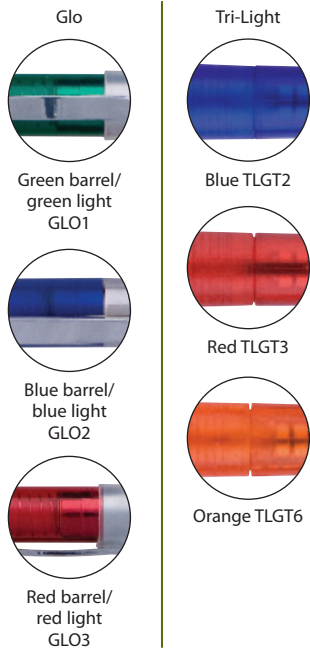

Glo™ & Tri-Light™

Make your customers GLO™ with this light pen. A new style on light, in colors of red, blue and green.
 "Put a GLO™ in someone's day."

Try our TRI-LIGHT™ pen at your next sporting event, concert or grand opening. When the house lights go down, light up the dark with the Tri-Light pen. There are three colors to choose from with a triangle grip.

Packaging/Shipping

Glo: Bulk- 40 pens per inner box, 50lb./M

Tri-Light: Bulk- 35 pens per inner box, 40lb./M

Point Style/Ink Colors

Medium 1.0mm point, blue ink.

Production: Standard (see page 57 for additional details).

NEW LOWER PRICES!

	125	250	500	1000	2500	
Glo Pen						
1 color	.97	.93	.90	.88	.86	5C
Tri-light Pen						
1 color	.95	.85	.83	.81	.79	5C

NO CHARGE FOR Screens, Imprint Color Changes, Copy Changes or Drop Shipments.