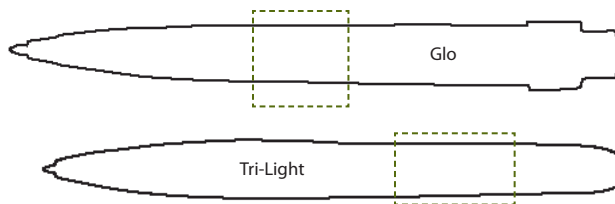

Packaging/Shipping

Glo: Bulk- 40 pens per inner box, 50lb./M

Tri-Light: Bulk- 35 pens per inner box, 40lb./M

Point Style/Ink Colors

Medium 1.0mm point, blue ink.

Production: Standard (see page 57 for additional details).

NEW LOWER PRICES!

	125	250	500	1000	2500	
Glo Pen						
1 color	.97	.93	.90	.88	.86	5C
Tri-light Pen						
1 color	.95	.85	.83	.81	.79	5C

NO CHARGE FOR Screens, Imprint Color Changes, Copy Changes or Drop Shipments.