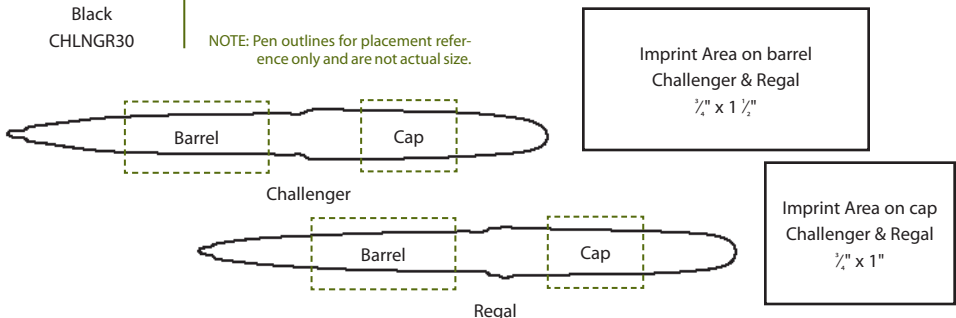

LOWER PRICES MAY BE AVAILABLE
CHECK OUR WEBSITE
www.shepenco.com

PRINTED ON PAPER CONTAINING 80+% RECYCLED CONTENT. Due to the recycled content of the paper, color accuracy of photos may vary from product color.

Imprint Area(s): Cap or Barrel. See diagrams below.

Imprint Color(s)

Specify imprint color and PMS number listed on page 56.
Custom color match $30.00(C) per color.

Minimum Quantity
250 pieces.

Ordering Information

Specify item number (left), pen color and imprint color.

Packaging/Shipping

Challenger Bulk: 50 pens per inner box, 25lb./M
Regal Bulk: 50 pens per inner box, 26lb./M

Point Style/Ink Colors

Challenger: Medium 1.0mm ballpoint pen, black ink.
Regal: Medium 1.0mm ballpoint pen, blue ink.

Production: Standard (see page 57 for additional details).

NEW LOWER PRICES!

	250	500	1000	2500	5000	
Challenger						
1 color	.76	.62	.57	.49	.42	3ABC
2 DAY SERVICE						
1 color	.78	.64	.62	.56	N/A	3AB
1 DAY SERVICE						
1 color	.80	.66	.64	.58	N/A	3AB
SOS SERVICE						
1 color	.82	.68	.66	.60	N/A	3AB
Regal						
1 color	.62	.57	.55	.53	.51	5C

NO CHARGE FOR Screens, Imprint Color Changes, Copy Changes or Drop Shipments.

NOTE: Pen outlines for placement reference only and are not actual size.