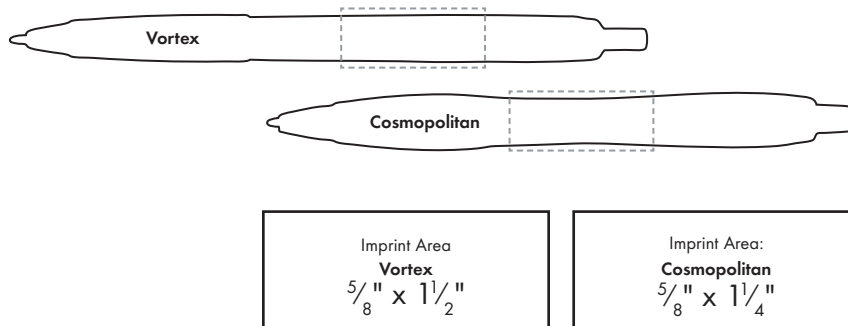

Point Style/Ink Colors

Vortex: Medium 1.0mm point, black ink.
Cosmopolitan: Medium 1.0mm point, blue ink.

Production: Standard (see page 57 for additional details).

		250	500	1000	2500	5000	
Vortex	1 color	.72	.70	.68	.61	.55	3ABC
Cosmopolitan	1 color	.66	.61	.58	.52	.47	3ABC

NO CHARGE FOR Screens, Imprint Color Changes, Copy Changes or Drop Shipments.

NOTE: Pen outline for placement reference only and is not actual size.

where color meets style!

LOWER PRICES MAY BE AVAILABLE
CHECK OUR WEBSITE
www.shepenco.com

PRINTED ON PAPER CONTAINING 30% RECYCLED CONTENT. Due to the recycled content of the paper, color accuracy of photos may vary from product color.